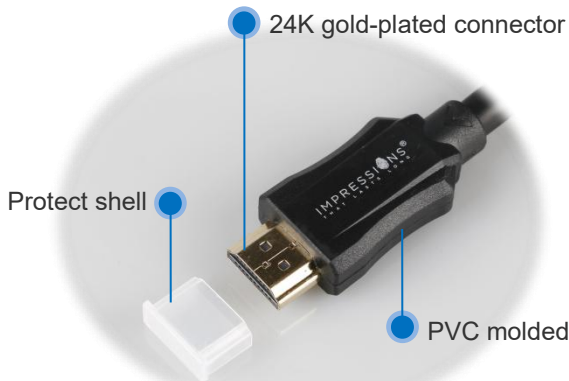

Product parameters

PRODUCT MODEL	1080P/full HD
THE CONNECTOR	HDMI Type A
TRANSMISSION BANDWIDTH	10.2 Gbps
DISPLAY RESOLUTION	480P, 720P, 1080i/P, 3D, 60HZ
HDCP VERSION	HDCP 2.0
WIRE SPECIFICATION	Copper cable
	30AWG
	OD: 6.0mm
POWER SUPPLY	HDMI 5V
WORKING CURRENT	≤45mA
POWER CONSUMPTION	≤250mW
LENGTH	1.5M 3.0M 5.0M

HDMI Type 2: 1080P/full HD

L=10m/15m

Image resolution

Product feature

- 【Support 1080p 60Hz】
Screen picture quality full-HD
- 【10.2GBPS bandwidth】
- 【Connectors 24K gold-plated】
- 【Connectors plug PVC molded】
- 【Plug and play】
No external power supply is required

Product parameters

PRODUCT MODEL	1080P/full HD
THE CONNECTOR	HDMI Type A
TRANSMISSION BANDWIDTH	10.2 Gbps
DISPLAY RESOLUTION	480P, 720P, 1080i/P, 3D, 60HZ
HDCP VERSION	HDCP 2.0
WIRE SPECIFICATION	Copper cable
	28AWG
	OD: 7.3mm
POWER SUPPLY	HDMI 5V
WORKING CURRENT	≤45mA
POWER CONSUMPTION	≤250mW
LENGTH	10M 15M

HDMI Type 2: 1080P/full HD

L=20m

Image resolution

Product feature

- 【Support 1080p 60Hz】
Screen picture quality full-HD
- 【10.2GBPS bandwidth】
- 【Connectors 24K gold-plated】
- 【Connectors plug PVC molded】
- 【Plug and play】
No external power supply is required