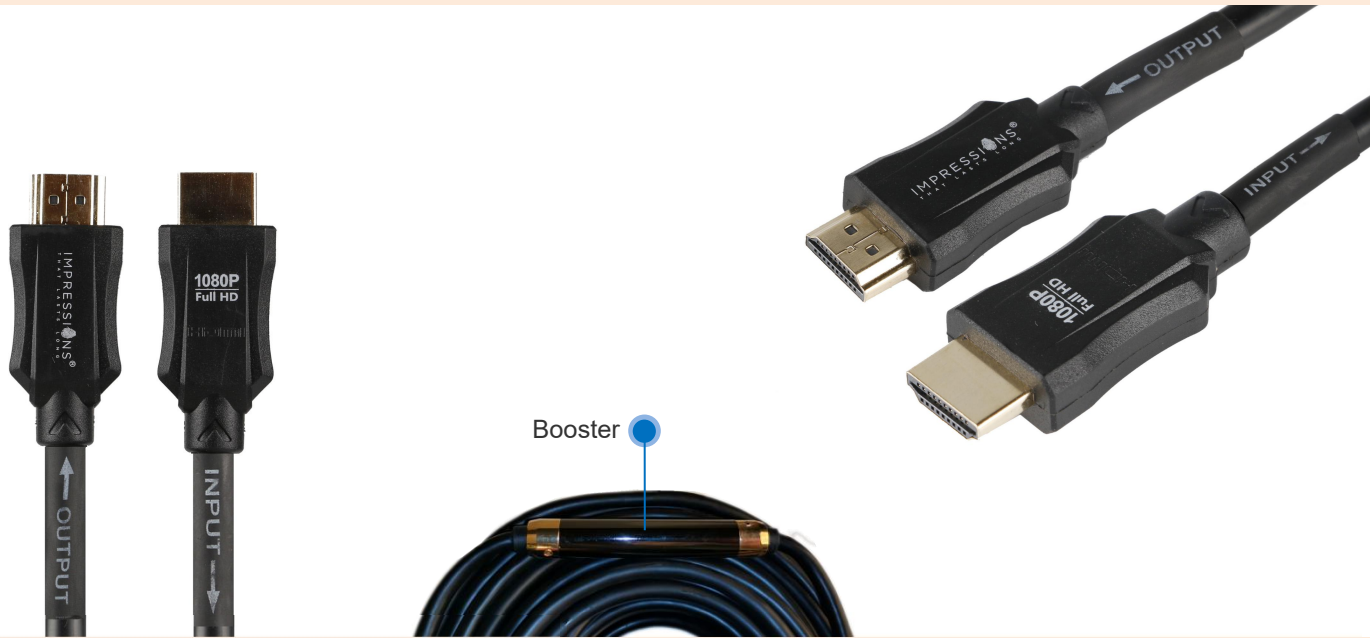

HDMI Type 2: 1080P/full HD

L=25m/30m

Image resolution

Product feature

- 【Support 1080p 60Hz】
Screen picture quality full-HD
- 【10.2GBPS bandwidth】
- 【Connectors 24K gold-plated】
- 【Connectors plug PVC molded】
- 【Plug and play】
No external power supply is required

HDMI Type 2: 1080P/full HD

L=40m/50m

Image resolution

Product feature

- 【Support 1080p 60Hz】
Screen picture quality full-HD
- 【10.2GBPS bandwidth】
- 【Connectors 24K gold-plated】
- 【Connectors plug PVC molded】
- 【Plug and play】
No external power supply is required