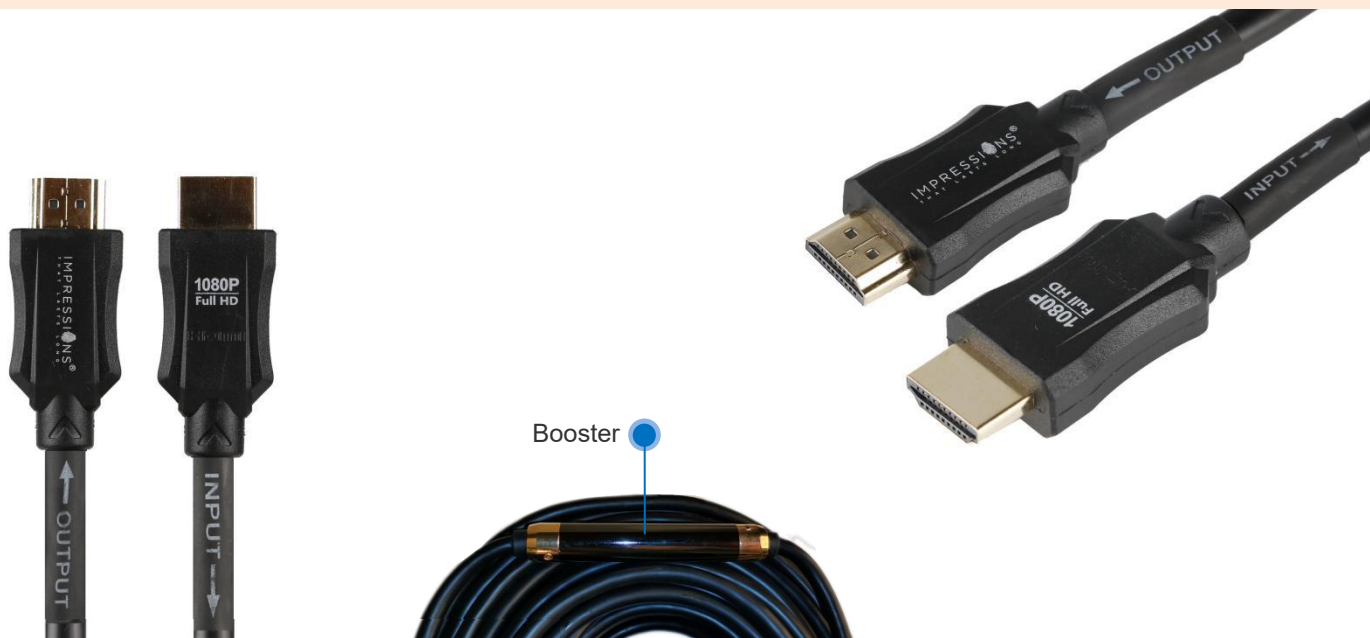

HDMI Type 2: 1080P/full HD

L=25m/30m

Image resolution

Product feature

- 【Support 1080p 60Hz】
Screen picture quality full-HD
- 【10.2GBPS bandwidth】
- 【Connectors 24K gold-plated】
- 【Connectors plug PVC molded】
- 【Plug and play】
No external power supply is required