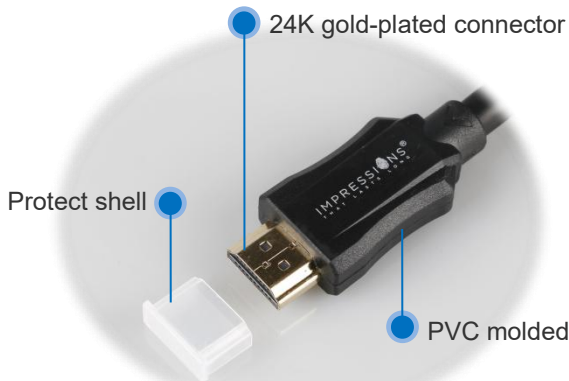

Product parameters

PRODUCT MODEL	1080P/full HD
THE CONNECTOR	HDMI Type A
TRANSMISSION BANDWIDTH	10.2 Gbps
DISPLAY RESOLUTION	480P, 720P, 1080i/P, 3D, 60HZ
HDCP VERSION	HDCP 2.0
WIRE SPECIFICATION	Copper cable
	26AWG
	OD: 8.2mm
POWER SUPPLY	HDMI 5V
WORKING CURRENT	≤45mA
POWER CONSUMPTION	≤250mW
LENGTH	25M 30M
BOOSTER	YES

HDMI Type 2: 1080P/full HD

L=40m/50m

Image resolution

Product feature

- 【Support 1080p 60Hz】
Screen picture quality full-HD
- 【10.2GBPS bandwidth】
- 【Connectors 24K gold-plated】
- 【Connectors plug PVC molded】
- 【Plug and play】
No external power supply is required