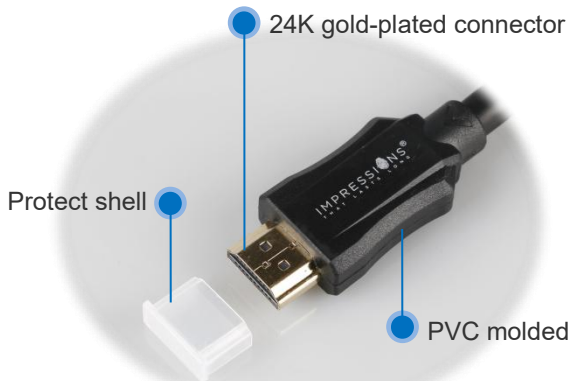

HDMI Type 2: 1080P/full HD

L=1.5m/3.0m/5.0m

Image resolution

Product feature

- 【Support 1080p 60Hz】
Screen picture quality full-HD
- 【10.2GBPS bandwidth】
- 【Connectors 24K gold-plated】
- 【Connectors plug PVC molded】
- 【Plug and play】
No external power supply is required

Product parameters

PRODUCT MODEL	1080P/full HD
THE CONNECTOR	HDMI Type A
TRANSMISSION BANDWIDTH	10.2 Gbps
DISPLAY RESOLUTION	480P, 720P, 1080i/P, 3D, 60HZ
HDCP VERSION	HDCP 2.0
WIRE SPECIFICATION	Copper cable
	30AWG
	OD: 6.0mm
POWER SUPPLY	HDMI 5V
WORKING CURRENT	≤45mA
POWER CONSUMPTION	≤250mW
LENGTH	1.5M 3.0M 5.0M

HDMI Type 2: 1080P/full HD

L=10m/15m

Image resolution

Product feature

- 【Support 1080p 60Hz】
Screen picture quality full-HD
- 【10.2GBPS bandwidth】
- 【Connectors 24K gold-plated】
- 【Connectors plug PVC molded】
- 【Plug and play】
No external power supply is required

Product parameters

PRODUCT MODEL	1080P/full HD
THE CONNECTOR	HDMI Type A
TRANSMISSION BANDWIDTH	10.2 Gbps
DISPLAY RESOLUTION	480P, 720P, 1080i/P, 3D, 60HZ
HDCP VERSION	HDCP 2.0
WIRE SPECIFICATION	Copper cable
	28AWG
	OD: 7.3mm
POWER SUPPLY	HDMI 5V
WORKING CURRENT	≤45mA
POWER CONSUMPTION	≤250mW
LENGTH	10M 15M