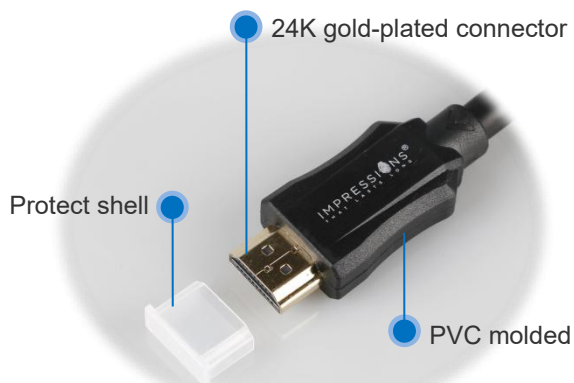

Product parameters

PRODUCT MODEL	1080P/full HD
THE CONNECTOR	HDMI Type A
TRANSMISSION BANDWIDTH	10.2 Gbps
DISPLAY RESOLUTION	480P, 720P, 1080i/P, 3D, 60HZ
HDCP VERSION	HDCP 2.0
WIRE SPECIFICATION	Copper cable
	28AWG
	OD: 7.3mm
POWER SUPPLY	HDMI 5V
WORKING CURRENT	≤45mA
POWER CONSUMPTION	≤250mW
LENGTH	10M 15M

Product parameters

PRODUCT MODEL	1080P/full HD
THE CONNECTOR	HDMI Type A
TRANSMISSION BANDWIDTH	10.2 Gbps
DISPLAY RESOLUTION	480P, 720P, 1080i/P, 3D, 60HZ
HDCP VERSION	HDCP 2.0
WIRE SPECIFICATION	Copper cable
	26AWG
	OD: 8.2mm
POWER SUPPLY	HDMI 5V
WORKING CURRENT	≤45mA
POWER CONSUMPTION	≤250mW
LENGTH	20M

HDMI Type 2: 1080P/full HD

L=25m/30m

Image resolution

Product feature

- 【Support 1080p 60Hz】
Screen picture quality full-HD
- 【10.2GBPS bandwidth】
- 【Connectors 24K gold-plated】
- 【Connectors plug PVC molded】
- 【Plug and play】
No external power supply is required

Product parameters

PRODUCT MODEL	1080P/full HD
THE CONNECTOR	HDMI Type A
TRANSMISSION BANDWIDTH	10.2 Gbps
DISPLAY RESOLUTION	480P, 720P, 1080i/P, 3D, 60HZ
HDCP VERSION	HDCP 2.0
WIRE SPECIFICATION	Copper cable
	26AWG
	OD: 8.2mm
POWER SUPPLY	HDMI 5V
WORKING CURRENT	≤45mA
POWER CONSUMPTION	≤250mW
LENGTH	25M 30M
BOOSTER	YES